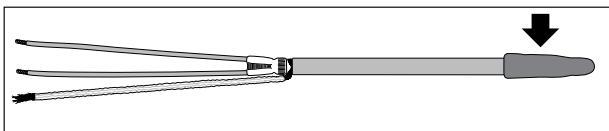

T2RED:
 $L_{\max} = 100 \text{ m, C10A/230 VAC}$

Diagram showing ETL and T2RED components. ETL is shown as a tube with a solid line and a tube with a dotted line. T2RED is shown as a mesh sleeve.

7

8

12

13