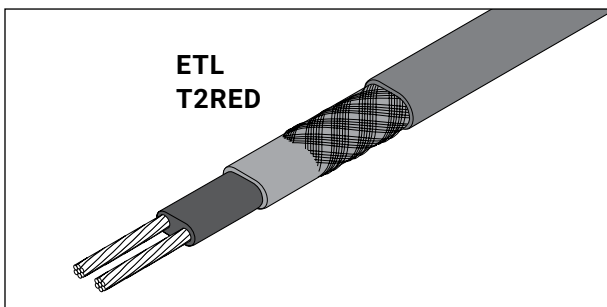

ETL:
 $L_{\max} = 100 \text{ m, C10A/230 VAC}$
 $L_{\max} = 60 \text{ m, C10A/230 VAC}$

T2RED:
 $L_{\max} = 100 \text{ m, C10A/230 VAC}$

Diagram showing ETL and T2RED components. ETL is shown as a tube with a solid line and a tube with a dotted line. T2RED is shown as a mesh sleeve.