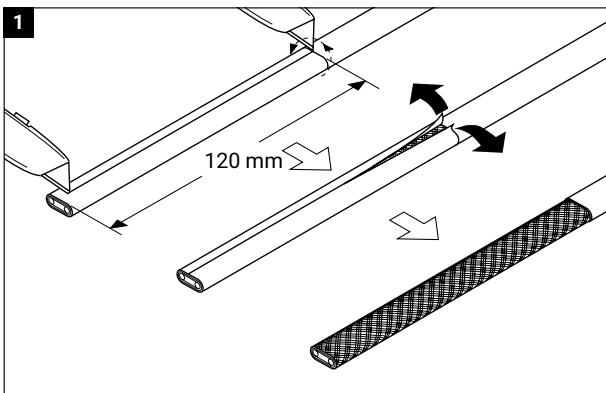

T2RED:
 $L_{\max} = 100 \text{ m, C10A/230 VAC}$

Diagram showing ETL and T2RED components. ETL is shown as a tube with a solid line and a tube with a dotted line. T2RED is shown as a mesh sleeve.

7

8

12

13