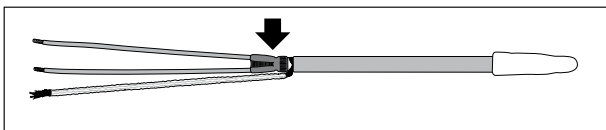

T2RED:
 $L_{\max} = 100 \text{ m, C10A/230 VAC}$

Diagram showing ETL and T2RED components. ETL is shown as a tube with a solid line and a tube with a dotted line. T2RED is shown as a mesh sleeve.

7

8

12

13