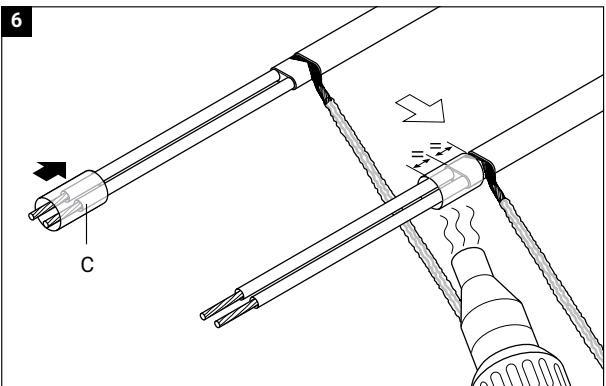

T2RED:
 $L_{\max} = 100 \text{ m, C10A/230 VAC}$

Diagram showing ETL and T2RED components. ETL is shown as a tube with a solid line and a tube with a dotted line. T2RED is shown as a mesh sleeve.

7

8

12

13