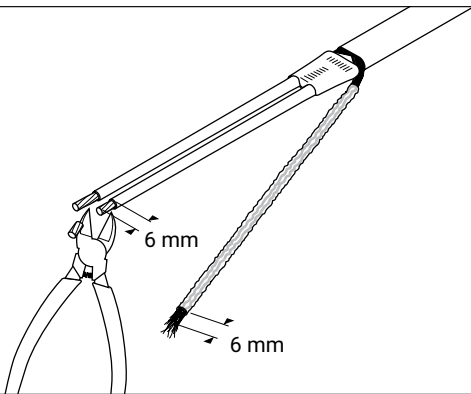

T2RED:
 $L_{\max} = 100 \text{ m, C10A/230 VAC}$

Diagram showing ETL and T2RED components. ETL is shown as a tube with a solid line and a tube with a dotted line. T2RED is shown as a mesh sleeve.

7

8

12

13