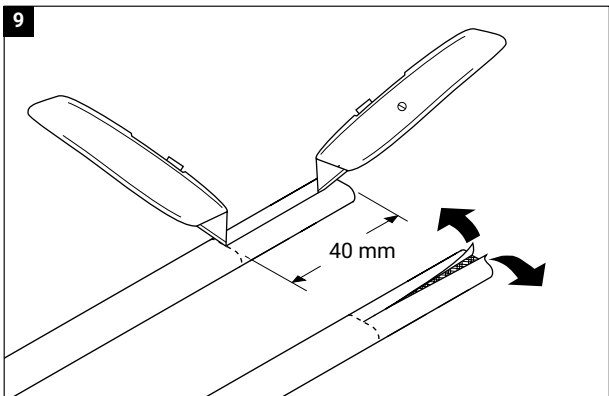

T2RED:
 $L_{\max} = 100 \text{ m, C10A/230 VAC}$

Diagram showing ETL and T2RED components. ETL is shown as a tube with a solid line and a tube with a dotted line. T2RED is shown as a mesh sleeve.

7

8

12

13