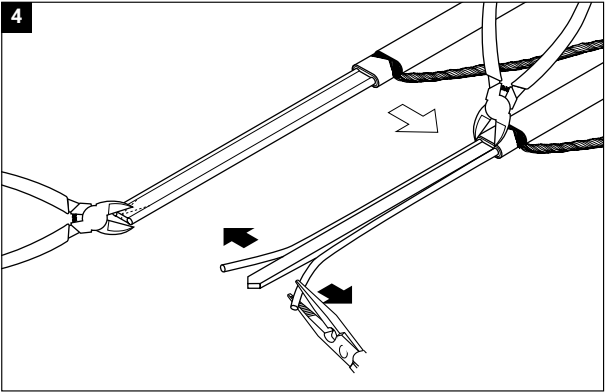

T2RED:
 $L_{\max} = 100 \text{ m, C10A/230 VAC}$

Diagram showing ETL and T2RED components. ETL is shown as a tube with a solid line and a tube with a dotted line. T2RED is shown as a mesh sleeve.

7

8

12

13