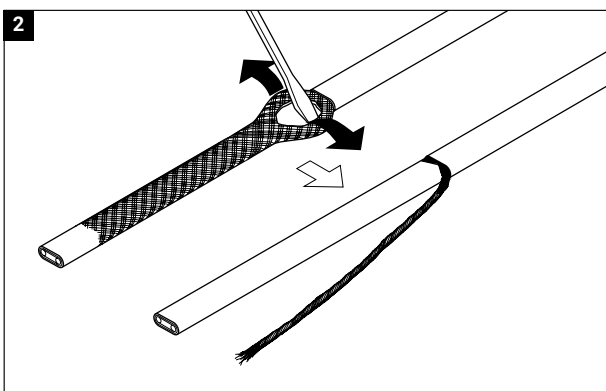

T2RED:
 $L_{\max} = 100 \text{ m, C10A/230 VAC}$

Diagram showing ETL and T2RED components. ETL is shown as a tube with a solid line and a tube with a dotted line. T2RED is shown as a mesh sleeve.

7

8

12

13