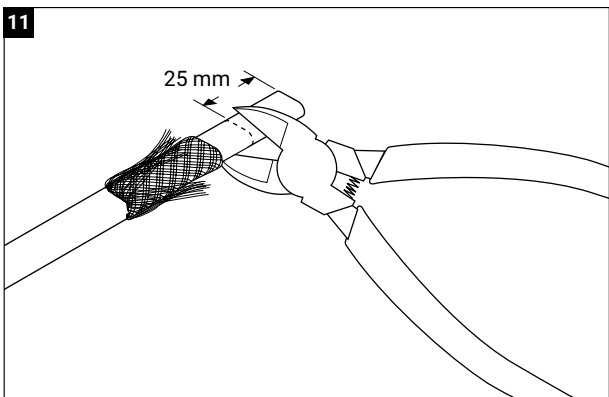

T2RED:
 $L_{\max} = 100 \text{ m, C10A/230 VAC}$

Diagram showing ETL and T2RED components. ETL is shown as a tube with a solid line and a tube with a dotted line. T2RED is shown as a mesh sleeve.

7

8

12

13