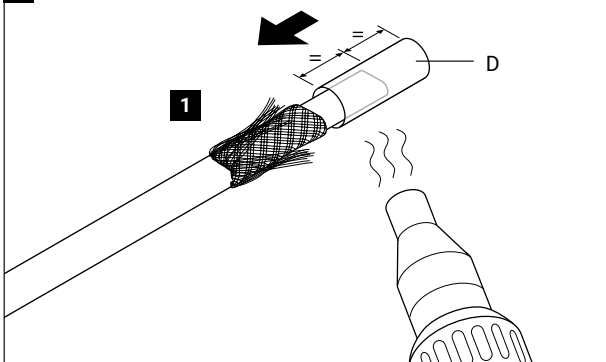

T2RED:
 $L_{\max} = 100 \text{ m, C10A/230 VAC}$

Diagram showing ETL and T2RED components. ETL is shown as a tube with a solid line and a tube with a dotted line. T2RED is shown as a mesh sleeve.

7

8

12

13