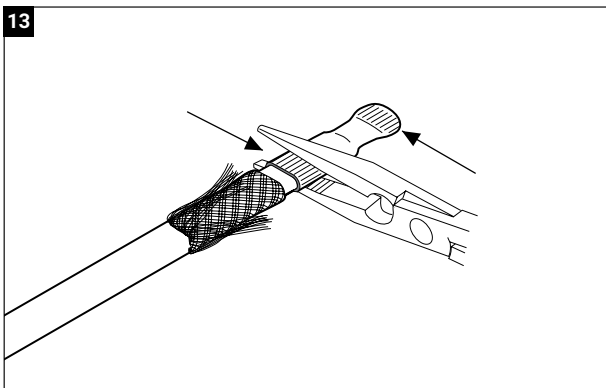

T2RED:
 $L_{\max} = 100 \text{ m, C10A/230 VAC}$

Diagram showing ETL and T2RED components. ETL is shown as a tube with a solid line and a tube with a dotted line. T2RED is shown as a mesh sleeve.

7

8

12

13