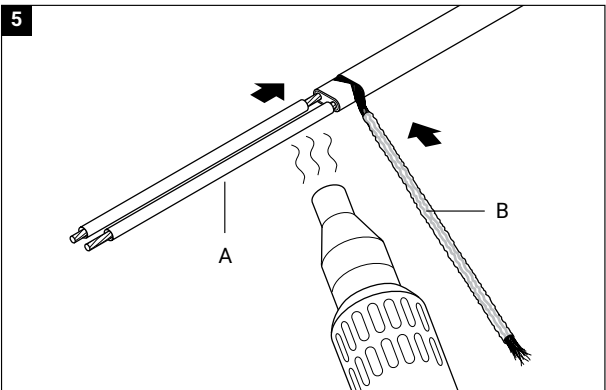

T2RED:
 $L_{\max} = 100 \text{ m, C10A/230 VAC}$

Diagram showing ETL and T2RED components. ETL is shown as a tube with a solid line and a tube with a dotted line. T2RED is shown as a mesh sleeve.

7

8

12

13