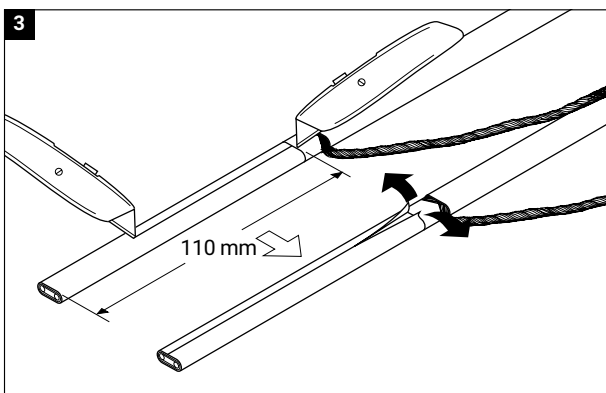

T2RED:
 $L_{\max} = 100 \text{ m, C10A/230 VAC}$

Diagram showing ETL and T2RED components. ETL is shown as a tube with a solid line and a tube with a dotted line. T2RED is shown as a mesh sleeve.

7

8

12

13